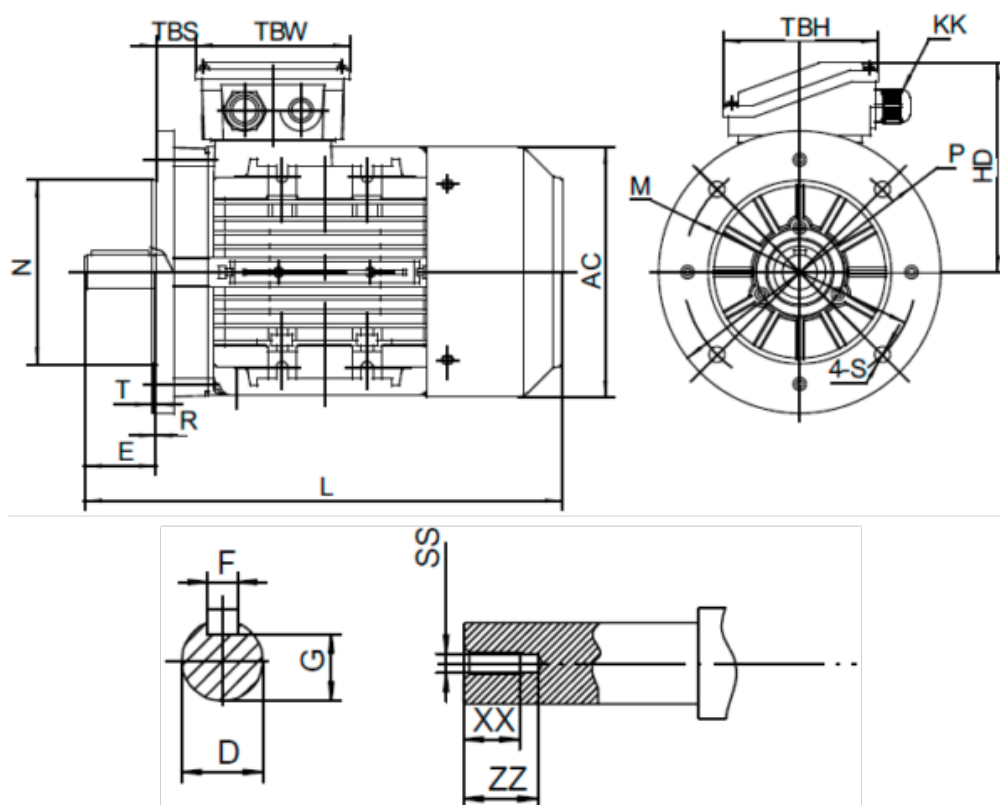

Data Sheet

Article number: 25180055042440

Description: Kleedrive T3A 132S-4 5.5kw 1400 rpm UL/CSA
3x400/690V 50 HZ IP55 B5 Eff=89,6%

Measures

AA = 260	L = 460/498	TBH = 118
AC = Ø261	M = Ø265	TBS = 36.5
AD = 323	N = Ø230	TBW = 118
D = Ø38	P = Ø300	XX = 28
E = 80	R = 0	ZZ = 37
F = 10	S = Ø15	
G = 33	SS = M12	
HD = 191	T = 4	